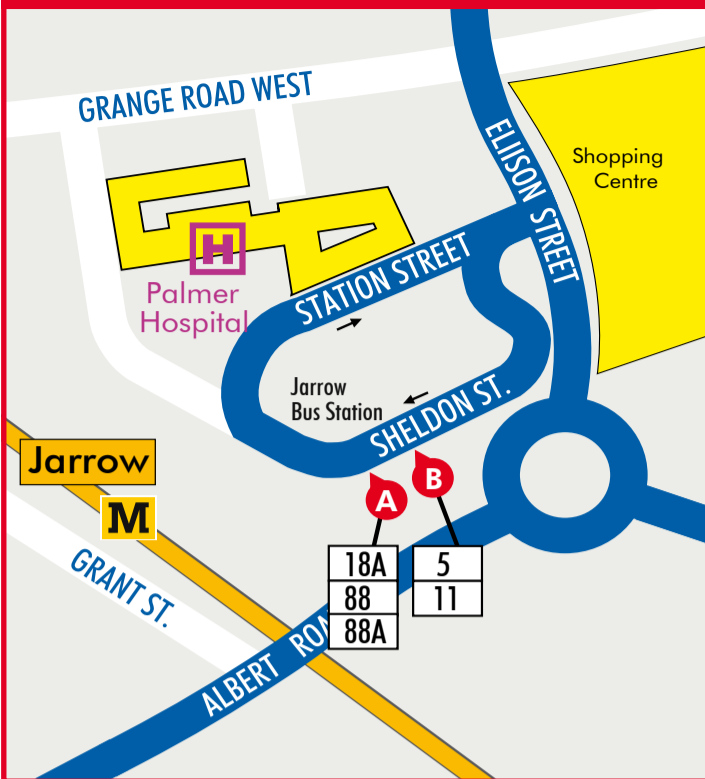

Where to board your bus in Jarrow