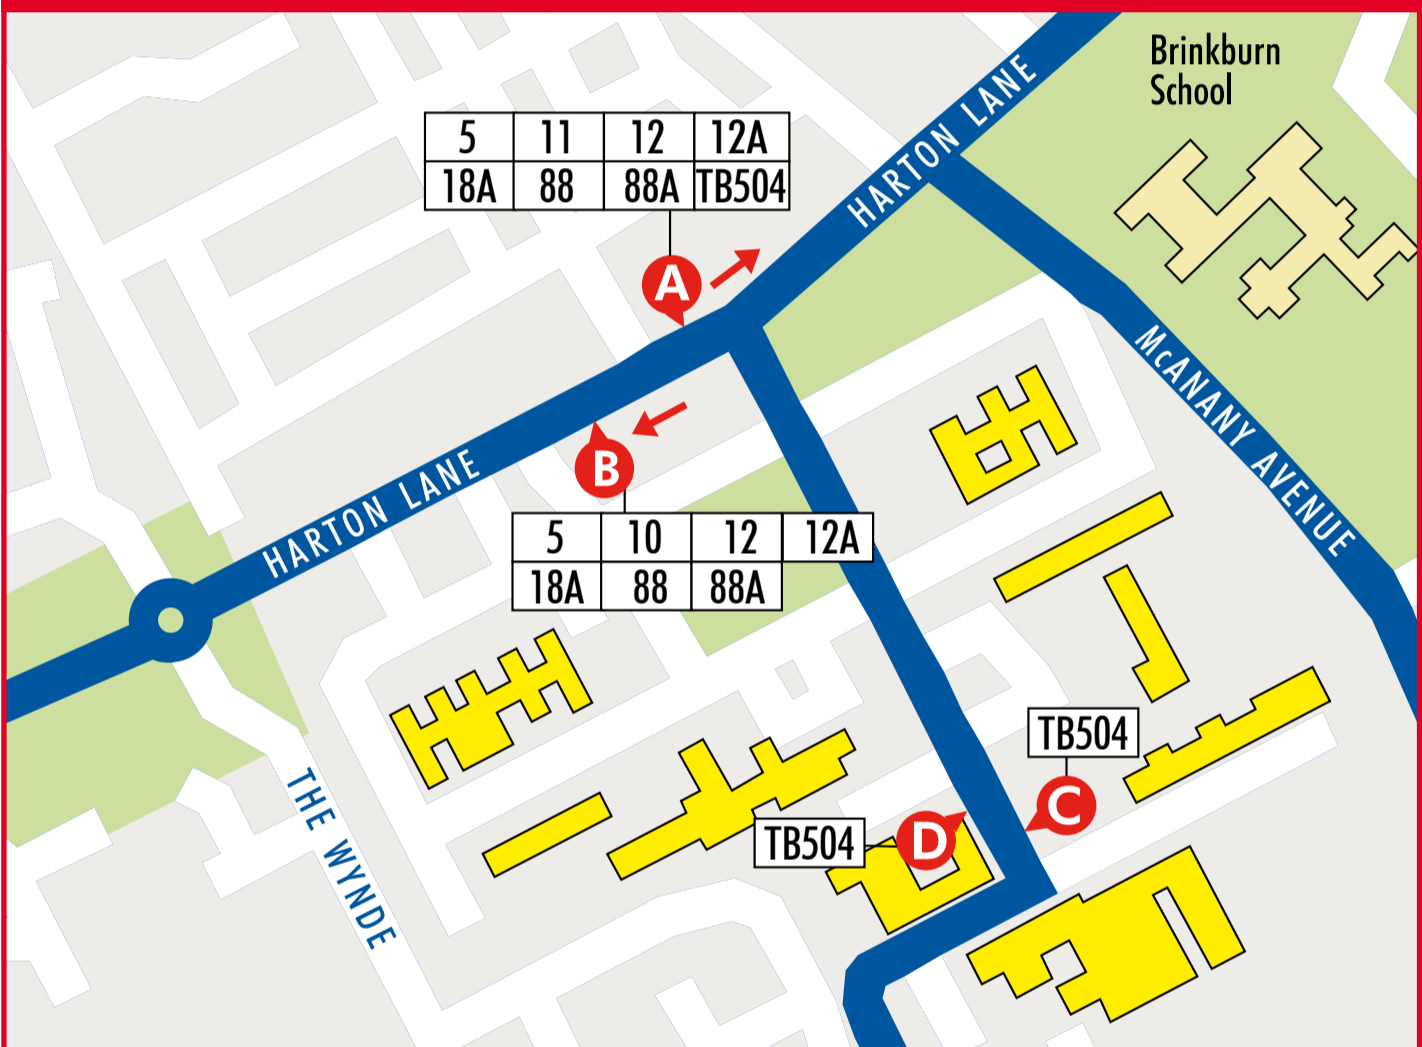

Bus information

From July 2012
nexus.org.uk

South Tyneside District Hospital

Where to board your bus in Jarrow

Where to board your bus in Hebburn

Where to board your bus at South Tyneside District Hospital

Where to board your bus in South Shields

Get in touch with us

- for advice on public transport,
- with queries, comments or complaints,
- to request a leaflet in large print, a different format or language

Website nexus.org.uk

Email customerservices@nexus.org.uk

Call us 0191 20 20 747
7.00am to 9.00pm, 7 days a week

By post Customer Services, Nexus,
Nexus House, St James' Boulevard,
Newcastle upon Tyne, NE1 4AX

In person Our TravelShops are open 6 days a week

- **Central Station** Metro station
- **Four Lane Ends** Interchange
- **Gateshead** Interchange
- **Haymarket** Metro station
- **Heworth** Interchange
- **Monument** Metro station
- **North Shields** Metro station
- **Park Lane** Interchange
- **South Shields** 34-36 Fowler Street

Traveline For impartial public transport journey planning advice