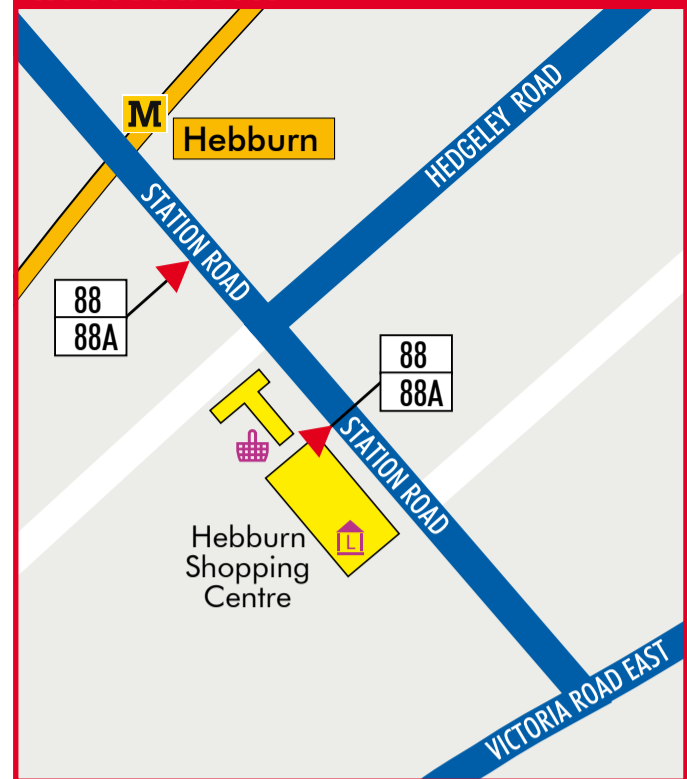

## South Tyneside District Hospital

### Where to board your bus at South Tyneside District Hospital

### 12 The Lonnen - Mile End Road

▲ Stop B	▲ The Lonnen	▲ Harton Nook	▲ Harton Moor	● South Tyneside General Hospital <b>H</b>	▼ West Harton	▼ Tyne Dock <b>M</b>	▼ Laygate	▼ South Shields town hall	▼ South Shields town centre <b>M</b>	▼ South Shields Mile End Road
▼ Stop A										

### 12A The Lonnen - Mile End Road

▲ Stop B	▲ The Lonnen	▲ Harton Nook	▲ Harton Moor	● South Tyneside General Hospital <b>H</b>	▼ West Harton	▼ Tyne Dock <b>M</b>	▼ Laygate	▼ South Shields town hall	▼ South Shields town centre <b>M</b>	▼ South Shields Mile End Road
▼ Stop A										